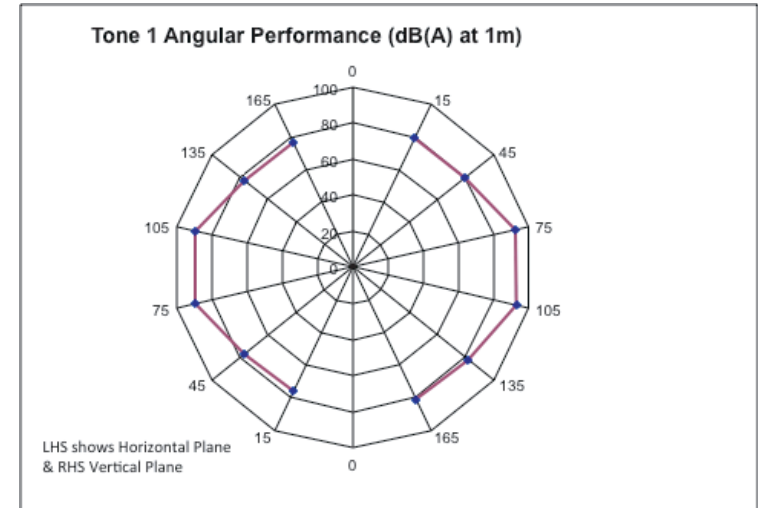

Sounder Tone Pair 5
 Tone 1 - Primary
 (c/w Ingress
 Protection Plate).

Sounder Tone Pair 1
 Tone 1 - Primary
 (without Ingress
 Protection Plate).

Sounder Tone Pair 2
 Tone 1 - Primary
 (without Ingress
 Protection Plate).

Sounder Tone Pair 5
 Tone 1 - Primary
 (without Ingress
 Protection Plate).

Sounder Tone Pair 1
 Tone 1 - Primary
 (c/w Ingress
 Protection Plate).

Sounder Tone Pair 2
 Tone 1 - Primary.
 (c/w Ingress
 Protection Plate).