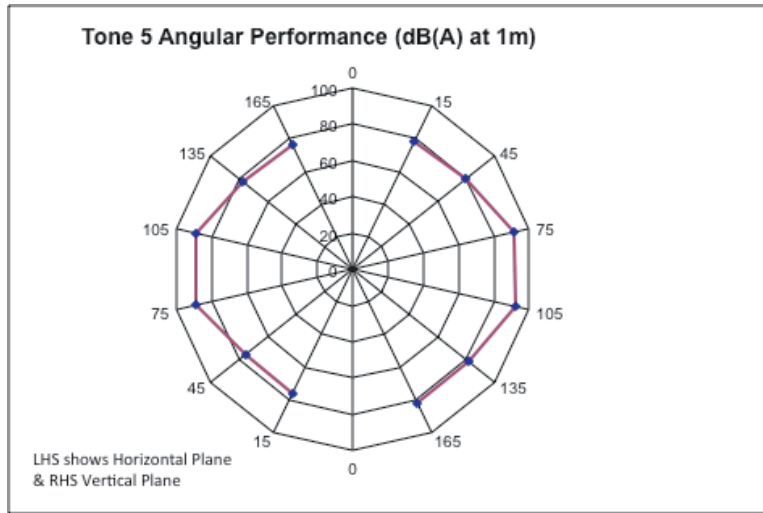

Sounder Tone Pair 5
 Tone 1 - Primary
 (c/w Ingress
 Protection Plate).

Sounder Tone Pair 1
 Tone 1 - Primary
 (without Ingress
 Protection Plate).

Sounder Tone Pair 2
 Tone 1 - Primary
 (without Ingress
 Protection Plate).

Sounder Tone Pair 5
 Tone 1 - Primary
 (without Ingress
 Protection Plate).

Sounder Tone Pair 1
 Tone 1 - Primary
 (c/w Ingress
 Protection Plate).

Sounder Tone Pair 2
 Tone 1 - Primary.
 (c/w Ingress
 Protection Plate).