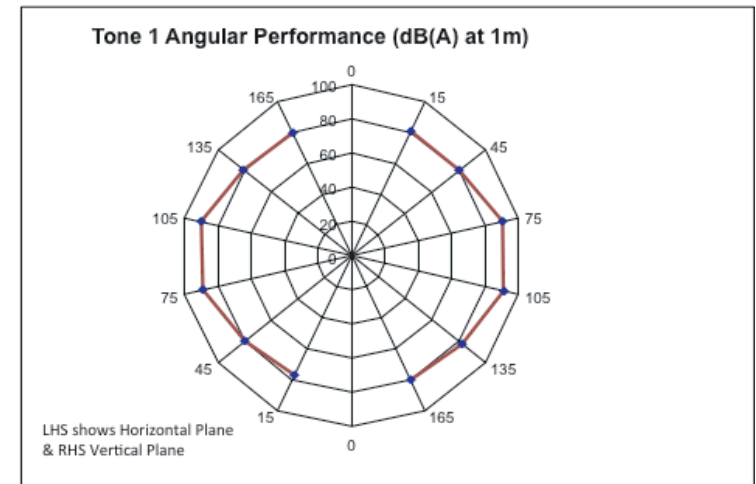

Sounder Tone Pair 5
 Tone 1 - Primary
 (c/w Ingress
 Protection Plate).

Sounder Tone Pair 1
 Tone 1 - Primary
 (without Ingress
 Protection Plate).

Sounder Tone Pair 2
 Tone 1 - Primary
 (without Ingress
 Protection Plate).

Sounder Tone Pair 5
 Tone 1 - Primary
 (without Ingress
 Protection Plate).

Sounder Tone Pair 1
 Tone 1 - Primary
 (c/w Ingress
 Protection Plate).

Sounder Tone Pair 2
 Tone 1 - Primary.
 (c/w Ingress
 Protection Plate).