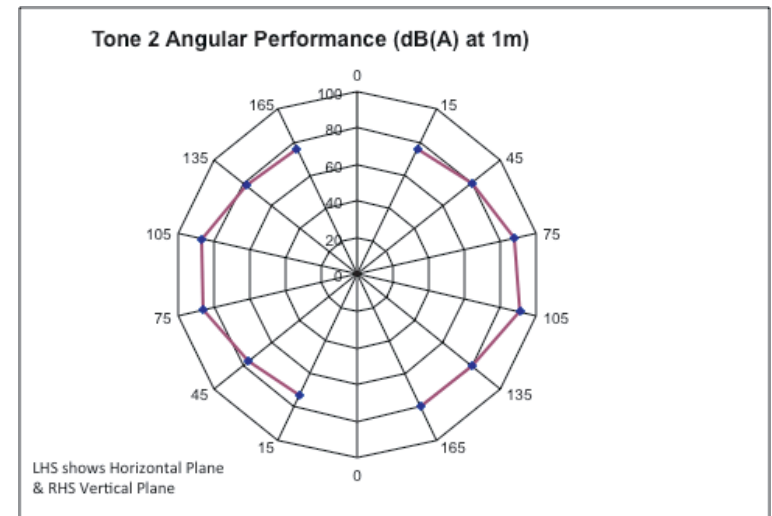

Sounder Tone Pair 5
 Tone 1 - Primary
 (c/w Ingress
 Protection Plate).

Sounder Tone Pair 1
 Tone 1 - Primary
 (without Ingress
 Protection Plate).

Sounder Tone Pair 2
 Tone 1 - Primary
 (without Ingress
 Protection Plate).

Sounder Tone Pair 5
 Tone 1 - Primary
 (without Ingress
 Protection Plate).

Sounder Tone Pair 1
 Tone 1 - Primary
 (c/w Ingress
 Protection Plate).

Sounder Tone Pair 2
 Tone 1 - Primary.
 (c/w Ingress
 Protection Plate).