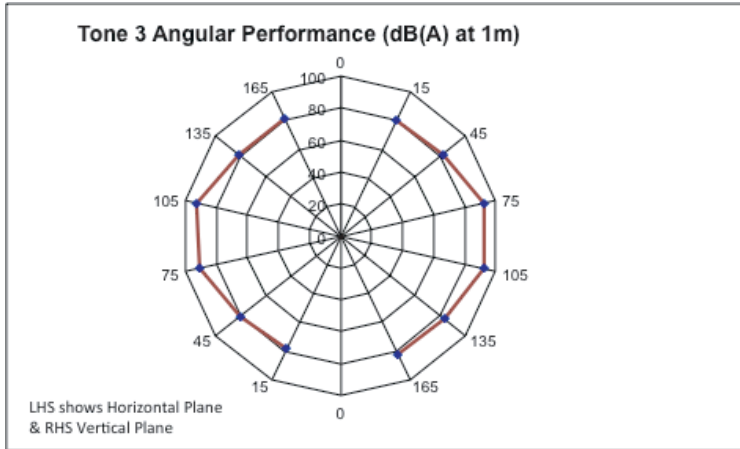

Sounder Tone Pair 5
 Tone 1 - Primary
 (c/w Ingress
 Protection Plate).

Sounder Tone Pair 1
 Tone 1 - Primary
 (without Ingress
 Protection Plate).

Sounder Tone Pair 2
 Tone 1 - Primary
 (without Ingress
 Protection Plate).

Sounder Tone Pair 5
 Tone 1 - Primary
 (without Ingress
 Protection Plate).

Sounder Tone Pair 1
 Tone 1 - Primary
 (c/w Ingress
 Protection Plate).

Sounder Tone Pair 2
 Tone 1 - Primary.
 (c/w Ingress
 Protection Plate).