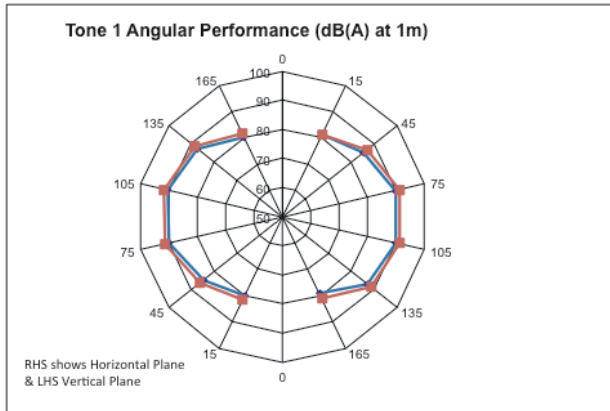

CA430A/SR  
CA430A/DR  
CA430A/DR/65  
CA433A/SR  
CA433A/DR  
CA433A/DR/65

**Sounder Tone 1**  
**(with BFIPLATE Protection**  
**Plate for Part Nos.**  
**CA430/SR & CA433A/SR)**

CA430A/SR  
CA430A/DR  
CA430A/DR/65  
CA433A/SR  
CA433A/DR  
CA433A/DR/65