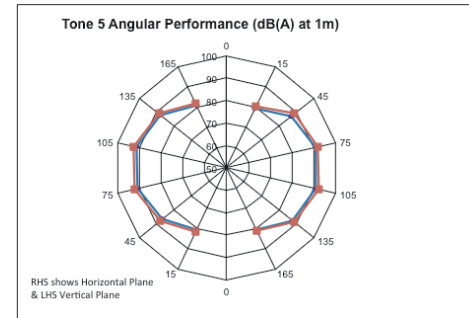

CA430A/SR
CA430A/DR
CA430A/DR/65
CA433A/SR
CA433A/DR
CA433A/DR/65

Manufacturer: Comptonics Limited (C-TEC), Challenge Way, Martland Park, Wigan, Lancashire WN5 0LD. www.c-tec.com

E&OE. No responsibility can be accepted by the manufacturer or distributors of these devices for any misinterpretation of this document, or for the compliance of the system as a whole. The manufacturers policy is one of continuous improvement and we reserve the right to make changes to product specifications at our discretion and without prior notice.

CA430A/SR
CA430A/DR
CA430A/DR/65
CA433A/SR
CA433A/DR
CA433A/DR/65

Sounder Tone 5
(with BFIPLATE Protection
Plate for Part Nos.
CA430/SR & CA433A/SR)