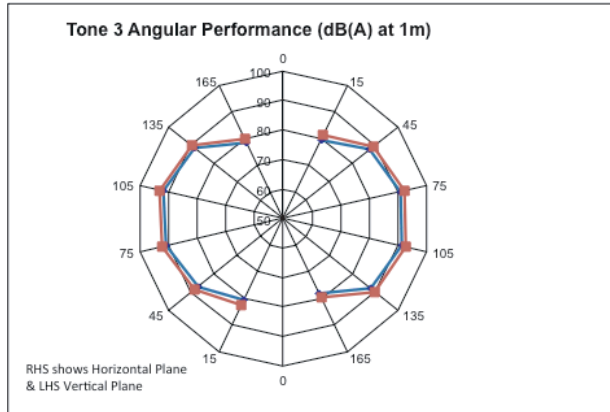

CA430A/SR
CA430A/DR
CA430A/DR/65
CA433A/SR
CA433A/DR
CA433A/DR/65

Sounder Tone 3
(with BFIPLATE Protection
Plate for Part Nos.
CA430/SR & CA433A/SR)