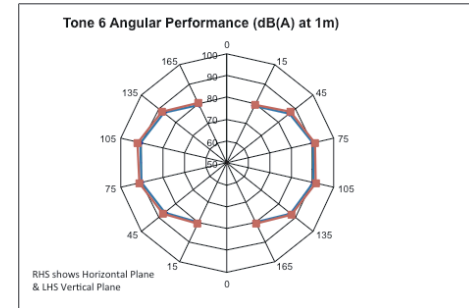

CA430A/SR
CA430A/DR
CA430A/DR/65
CA433A/SR
CA433A/DR
CA433A/DR/65

Sounder Tone 6
(with BFIPLATE Protection
Plate for Part Nos.
CA430/SR & CA433A/SR)