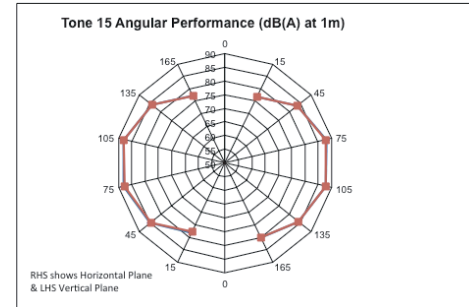

CA430A/SR
CA430A/DR
CA430A/DR/65
CA433A/SR
CA433A/DR
CA433A/DR/65

Sounder Tone 15
(with BFIPLATE Protection
Plate for Part Nos.
CA430/SR & CA433A/SR)